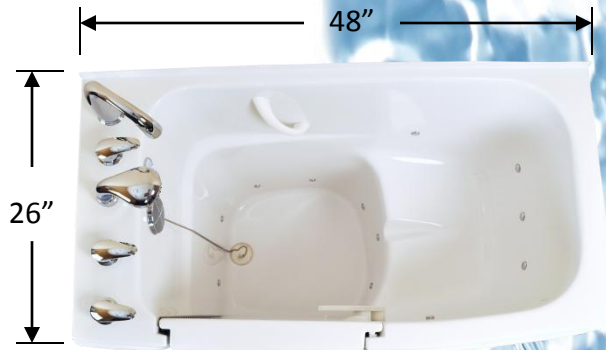

## Features & Options

- Left or Right Door Swing
- Backflow Prevention CleanRane Hydrotherapy
- Whirlpool
- Roman Deck Mount Valve Kit
- Chrome Shower Bar
- Seat Cushions
- Extension Panel
- 18" or 24" Grab Bars

## Your Bathroom

Use the diagram below to design your current or prospective layout

Scaled RA2 (above)

1square = 1 sq. ft

***A safe bathroom  
and your dream  
bathroom can be  
one in the same  
with RANE!***

**Hand Held Shower Wand**  
Provides easy and convenient rinsing

**3 Speed Control**  
Custom hydrotherapy comfort

**Inward Swing Door**

**Textured Floors**  
Increases traction

**Low Threshold**

**Removable Panels**

40 1/2"

48"

26"

Distributed By: