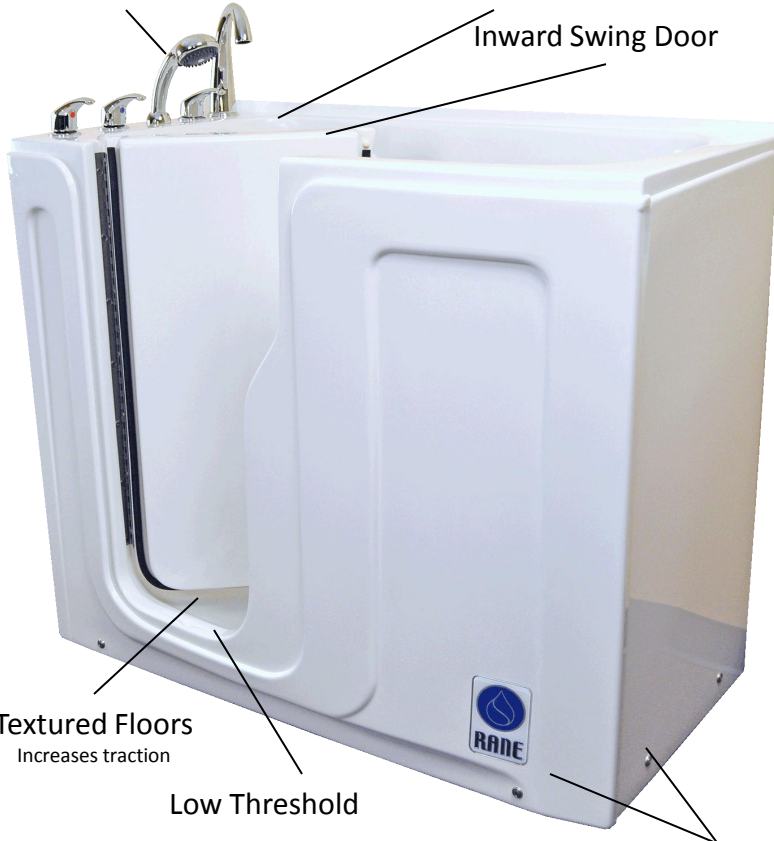

## Features & Options

- Left or Right Door Swing
- Backflow Prevention CleanRane Hydrotherapy
- Whirlpool
- Roman Deck Mount Valve Kit
- Chrome Shower Bar
- Seat Cushions
- Extension Panel
- 18" or 24" Grab Bars

## Your Bathroom

Use the diagram below to design your current or prospective layout

Scaled RA2 (above)

1square = 1 sq. ft

***A safe bathroom  
and your dream  
bathroom can be  
one in the same  
with RANE!***

**Hand Held Shower Wand**  
Provides easy and convenient rinsing

**3 Speed Control**  
Custom hydrotherapy comfort

**Inward Swing Door**

**Textured Floors**  
Increases traction

**Low Threshold**

**Removable Panels**