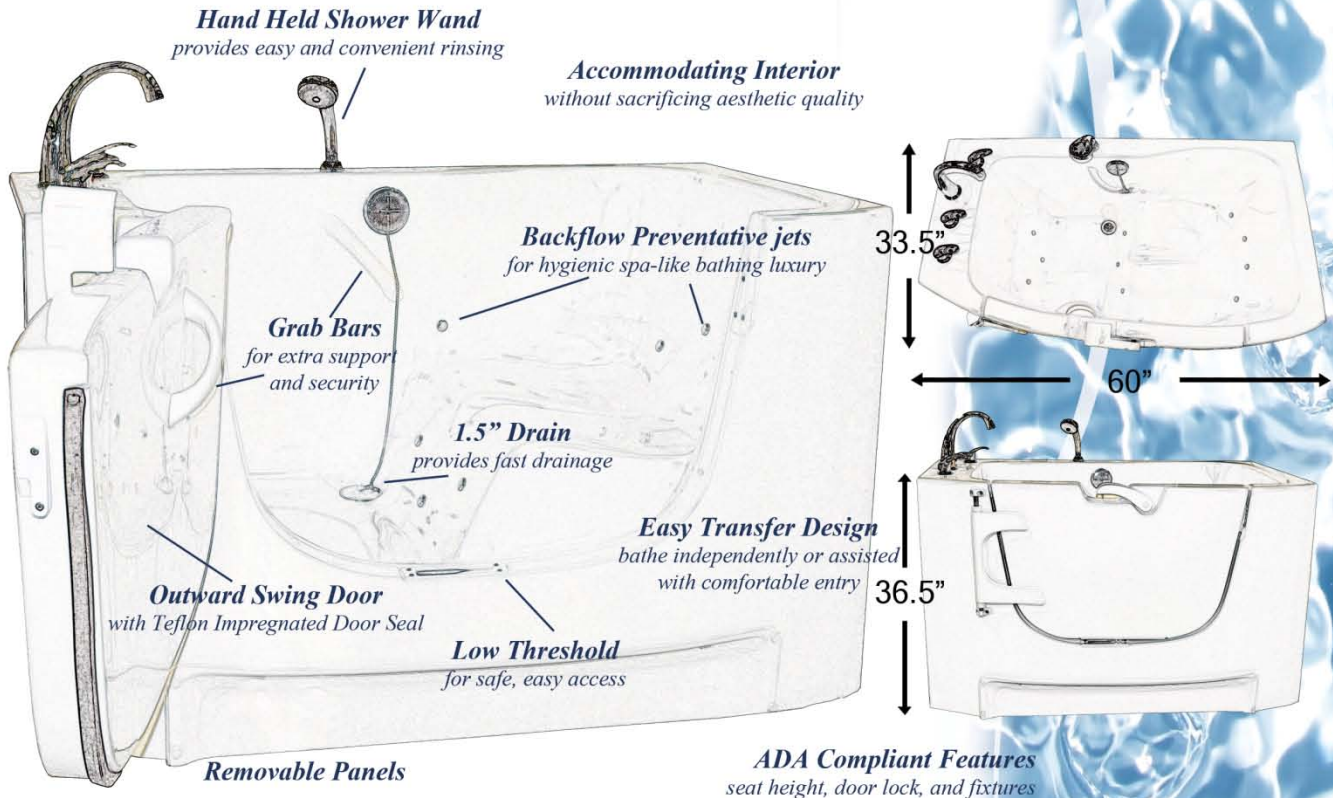

RB14 *Mediterranean*

Residential

The Mediterranean provides easy side access bathing solutions for bariatric users without losing valuable installation space. Equipped with a wide door, low threshold, removable lift access panel, and a comfortable contoured interior, the Mediterranean makes entry and exit easy and bathing a daily luxury.

Features & Options

- Left or Right Door Swing
- Backflow Preventative Luxe Air Hydrotherapy
- Roman Deck Mount Valve Kit
- Anti-Scald Protection
- Seat Cushion
- Extension Panel
- 18" or 24" Grab Bars
- Lap & Shoulder Belt

Residential

Your Bathroom

Use the diagram below to design your current or prospective layout.

Scaled RB14 (above)

1 square = 1 sq. foot

*A safe bathroom
& your dream
bathroom can be
one in the same
with Rane!*