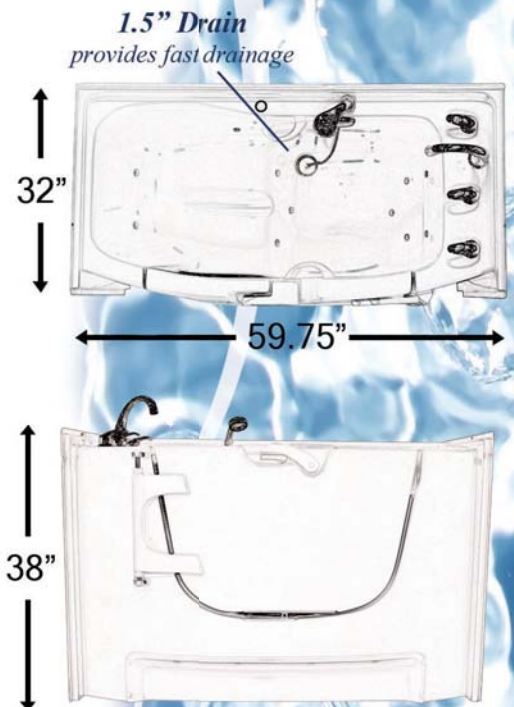

Features & Options

- Left or Right Door Swing
- Backflow Preventative Luxe Air Hydrotherapy
- Roman Deck Mount Valve Kit
- Modular Control Panel
- Seat Cushion
- Extension Panel
- 18" or 24" Grab Bars

1-877-525-RANE
7 2 6 3
www.ranetubs.com

Scaled RH4 (above)

1 square = 1 sq. foot

*A safe bathroom
& your dream
bathroom can be
one in the same
with Rane!*

ADA Compliant Features
seat height, door lock, and fixtures

Distributed by: