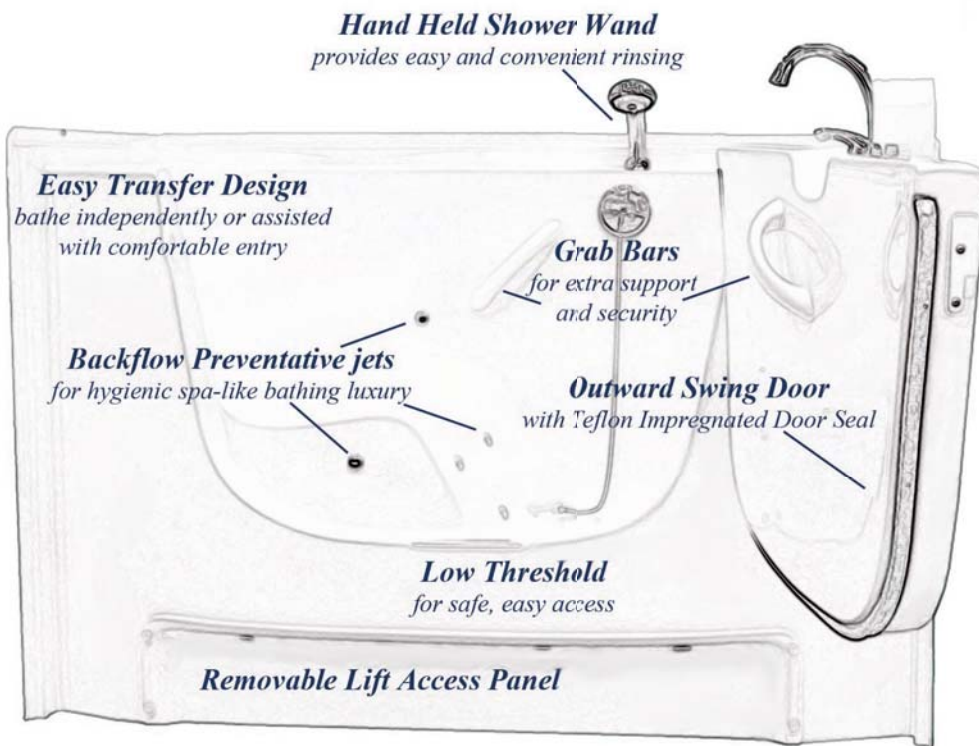

RH4 *Stockton*

Residential

Designed for seamless built-in installation, the Stockton is equipped with a low threshold and easy transfer seating. Using and exiting a tub is no longer a challenge with the Stockton. Its removable lift access cover makes this unit easy to utilize with and without a lift or mobility device.

Features & Options

- Left or Right Door Swing
- Backflow Preventative Luxe Air Hydrotherapy
- Roman Deck Mount Valve Kit
- Modular Control Panel
- Seat Cushion
- Extension Panel
- 18" or 24" Grab Bars

1-877-525-RANE
7 2 6 3
www.ranetubs.com

Scaled RH4 (above)

1 square = 1 sq. foot

*A safe bathroom
& your dream
bathroom can be
one in the same
with Rane!*

ADA Compliant Features
seat height, door lock, and fixtures

Distributed by: