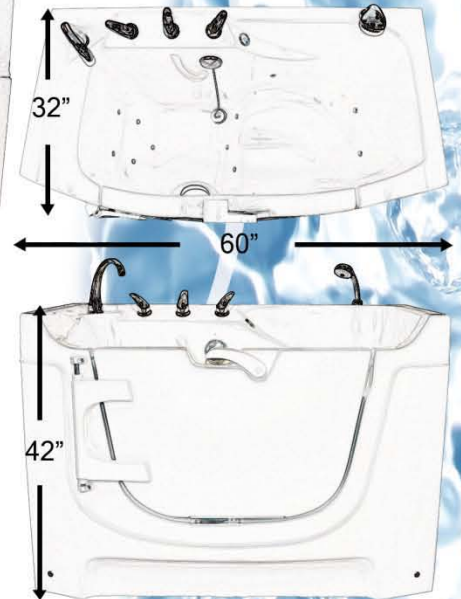

Distributed by: