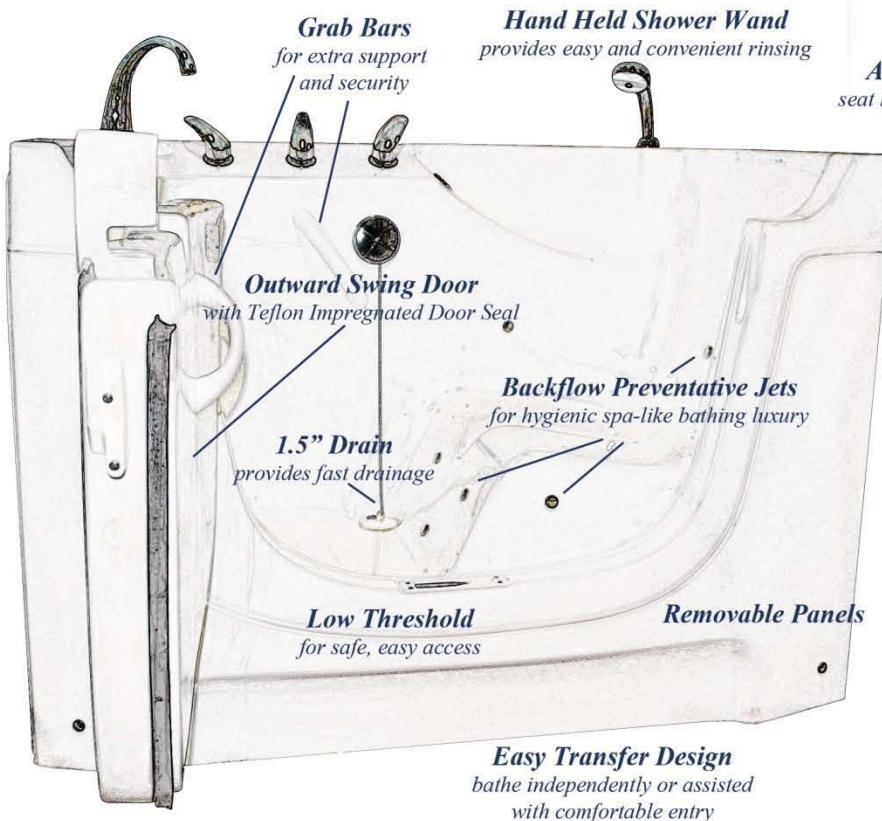

1 square = 1 sq. foot

*A safe bathroom
& your dream
bathroom can be
one in the same
with Rane!*

ADA Compliant Features
seat height, door lock, and fixtures