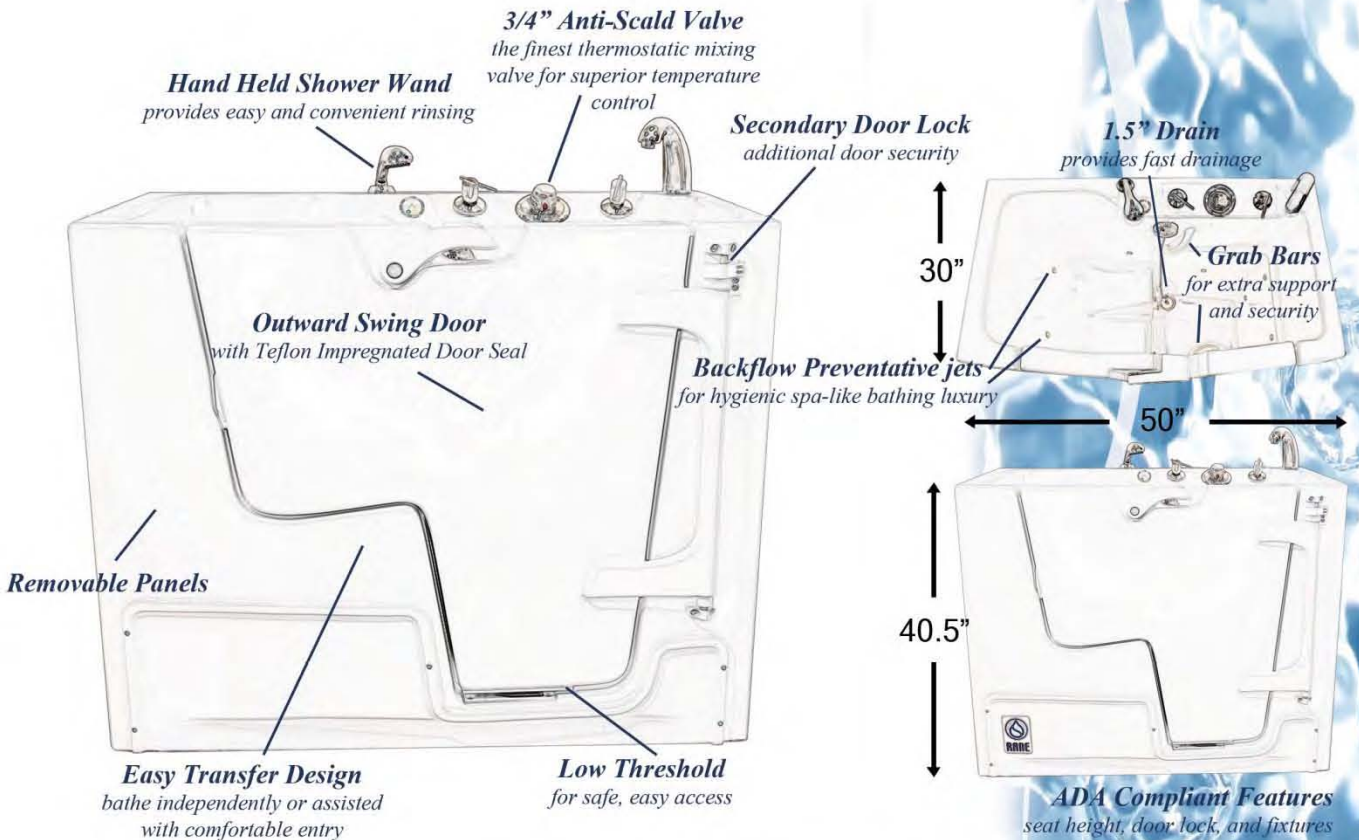

RM3 Superior

Residential

Open the door to safe bathing and independence with Rane's Superior side access bathing system. Its free standing design allows for installation flexibility which gives you options that truly suit your personal needs. Quality, comfort, and versatility combine in the Superior.

Specially designed door allows for wheelchair or amenity clearance.

Features & Options

- Left or Right Door Swing
- Backflow Preventative Luxe Air Hydrotherapy
- Roman Deck Mount Valve Kit
- Anti-Scald Protection
- Seat Cushion
- Extension Panel
- 18" or 24" Grab Bars
- Lap & Shoulder Belt

Your Bathroom

Use the diagram below to design your current or prospective layout.

Scaled RM3 (above)

1 square = 1 sq. foot

*A safe bathroom
& your dream
bathroom can be
one in the same
with Rane!*

The Superior clears commodes with ease while providing ample space to enter & exit the unit easily & safely.